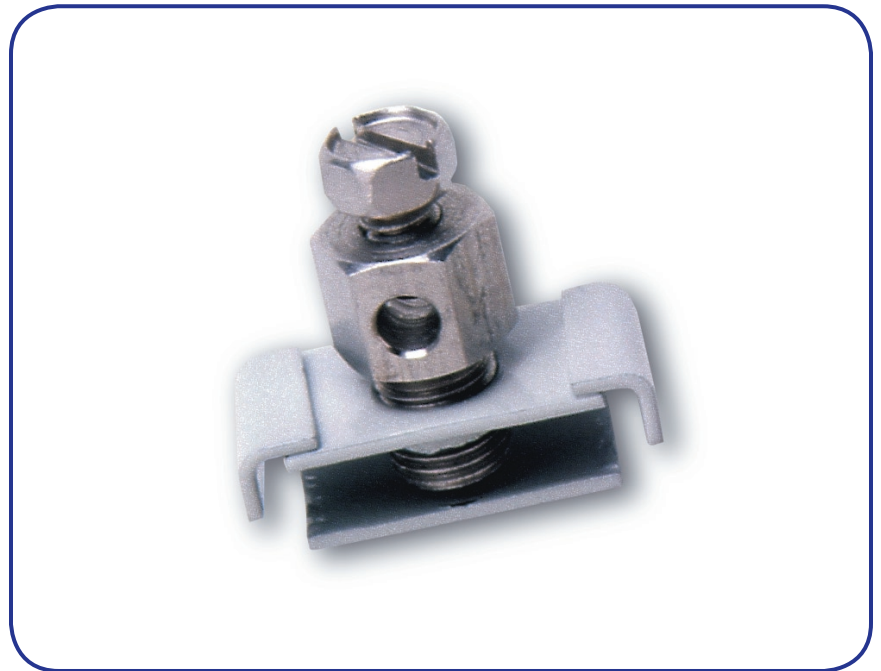

Allied Bolt

Premium Meter Box Ground Clamps

Features

- Quick and easy to install, requires no extra preparation or cleaning of the meter box surface
- Penetrates through most surface conditions
- Corrosion resistant stainless steel mounting stud with stainless ground screw
- Ground wire can be attached and removed without loosening the clamp
- UL® Listed
- Will not interfere with meter box cover
- Constructed from special high carbon spring steel
- Powder coated for extra corrosion protection
- Includes separate screw for attaching #14 to #6 AWG stranded or solid ground wire to the clamp
- Installs easily with a ½" hex drive wrench; a ⅜" hex drive wrench is used to set the ground screw
- Lightning surge tested to 1,500 amps of current for 6 seconds

Application

The Premium Meter Box Ground Clamp is a corrosion resistant clamp, engineered to provide an electrical ground connection to a meter box without the need of a ground rod, ground rod clamp and long ground wire runs.

Premium Meter Box Ground Clamps

Ordering Information

ARRIS #	Mfg #	Description	Std Pkg
212172	SI-2167	Strap, Stainless Steel Lashed Cable Support 10"	1 ea

Specifications are subject to change without notice.